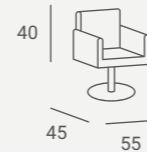

①

②

upholstery: W114

①

②

①

②

KID LUX STYLING CHAIR ①