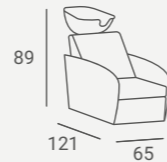

TECHNOLOGY BACKWASH

Casing available in black, white or brown.
Available also with vibro massage.

Carcasa disponible en color negro, blanco o marrón.
Disponible también con vibro masaje.