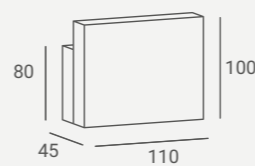

YOKO CARMEN BACKWASH

INOX stainless steel casing.
Carcasa de acero inoxidable INOX.

Reno

①

②

RENO RECEPTION DESK ①
RENO MINI RECEPTION DESK ②

Carmen

CARMEN STYLING CHAIR