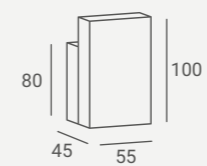

YOKO CARMEN BACKWASH

INOX stainless steel casing.
Carcasa de acero inoxidable INOX.

Reno

①

②

RENO RECEPTION DESK ①
RENO MINI RECEPTION DESK ②

Carmen

CARMEN STYLING CHAIR