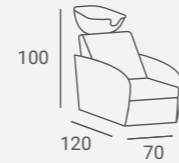

GLOBE BACKWASH

Available also with electric legrest.

Disponible también con un reposapiés eléctrico.