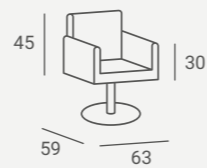

LED

HELIOS STYLING UNIT

Illuminated.
Built in electrical sockets.
Con iluminación.
Enchufes eléctricos integrados.