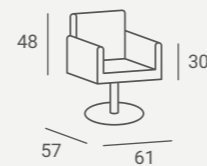

CARMEN STYLING CHAIR

Chromed armrests.
Apoyabrazos cromados.