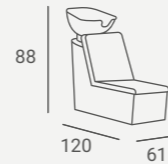

LADY Y CARMEN BACKWASH

Chromed armrests.
Apoyabrazos cromados.