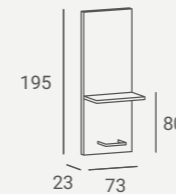

CARMEN STYLING UNIT

Available black or silver.
Disponible en color negro o plata.